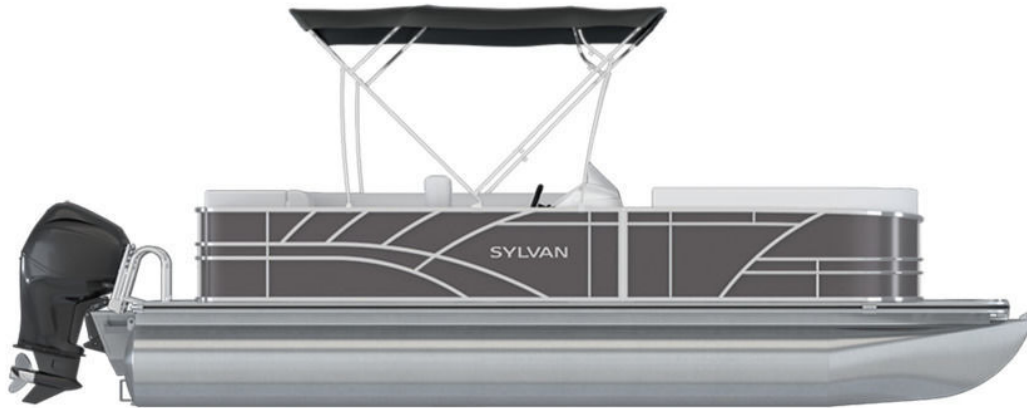

NEW 2025 Sylvan MIRAGE 8520 CRS \$40,523

Description

TWINTUBE. Carbon. Mercury 50ELPT CT. Engine Upgrade Options Available

GENERAL INFORMATION

Manufacturer	Sylvan
Model Year	2025
Model Name	MIRAGE 8520 CRS
Model Code	MIRAGE 8520 CRS
Stock Number	B000852877
Color	Carbon
Condition	NEW
Engine	