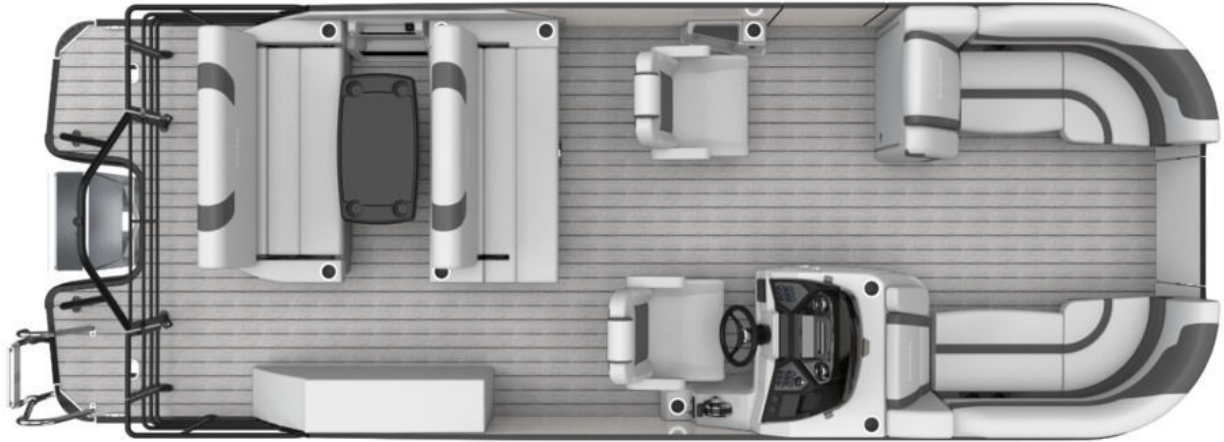

## Description

TWINTUBE. White w/ Light Blue Accent Stripe. Mercury 60ELPT CT.  
Engine Upgrade Options Available

## GENERAL INFORMATION

Manufacturer	Sylvan
Model Year	2025
Model Name	L-3 DLZ
Model Code	L-3 DLZ
Stock Number	B000852888
Color	WHITE/LIGHT BLUE
Condition	NEW
Engine	