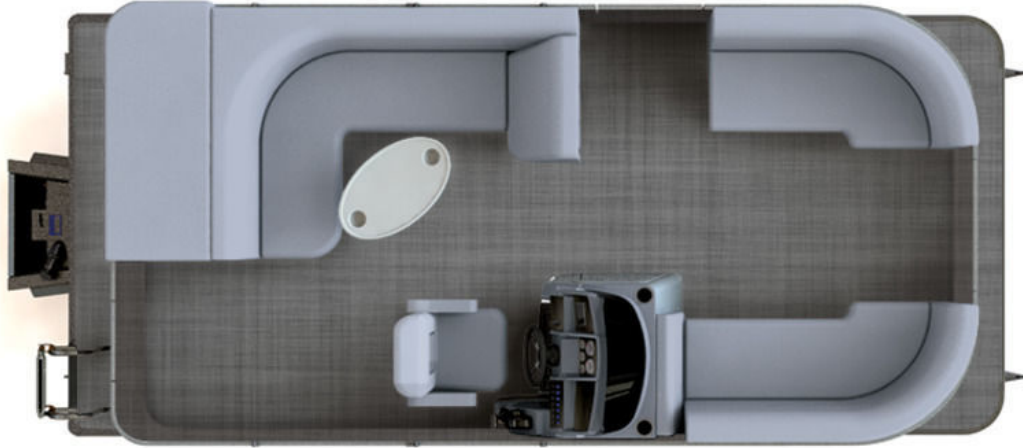

# NEW 2025 Sylvan MIRAGE 8520 CRS

\$40,523

## Description

TWINTUBE. Carbon. Mercury 50ELPT CT. Engine Upgrade Options Available