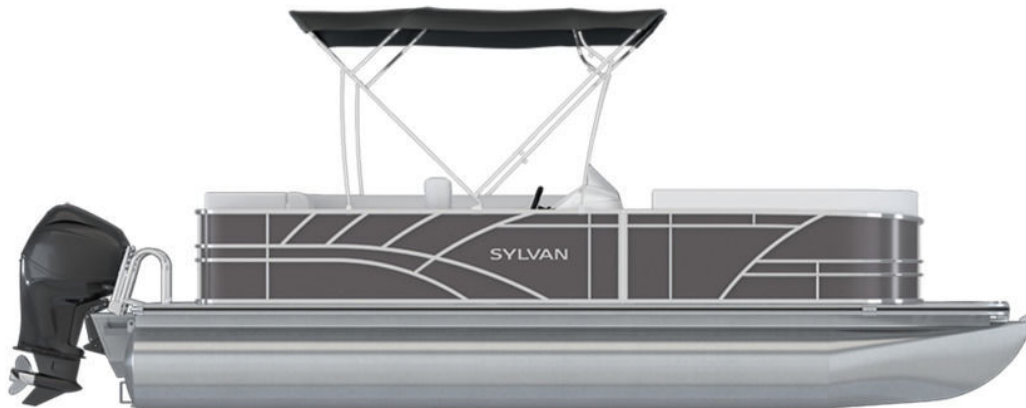

NEW 2025 Sylvan MIRAGE 8520 CRS

\$40,523

Description

TWINTUBE. Carbon. Mercury 50ELPT CT. Engine Upgrade Options Available

GENERAL INFORMATION

Manufacturer	Sylvan
Model Year	2025
Model Name	MIRAGE 8520 CRS
Model Code	MIRAGE 8520 CRS
Stock Number	B000852879
Color	Carbon
Condition	NEW
Engine	