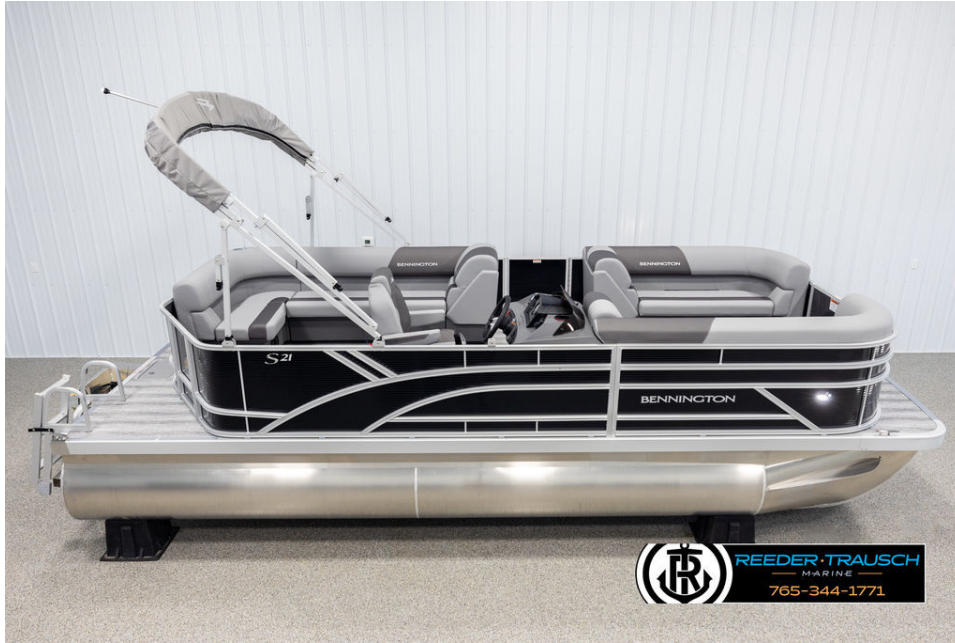

NEW 2025 Bennington 21 SLSE

Call For Price

Description

No description available

GENERAL INFORMATION

Manufacturer	Bennington
Model Year	2025
Model Name	21 SLSE
Model Code	21 SLSE
Stock Number	JM2408
Color	Gemini Black
Condition	NEW
Engine	

Contact

Reeder-Trausch Marine
6950 E US Highway 36
Rockville, IN 47872

Phone:

Fax:

Website:

<https://www.reedertrauschmarines.com>