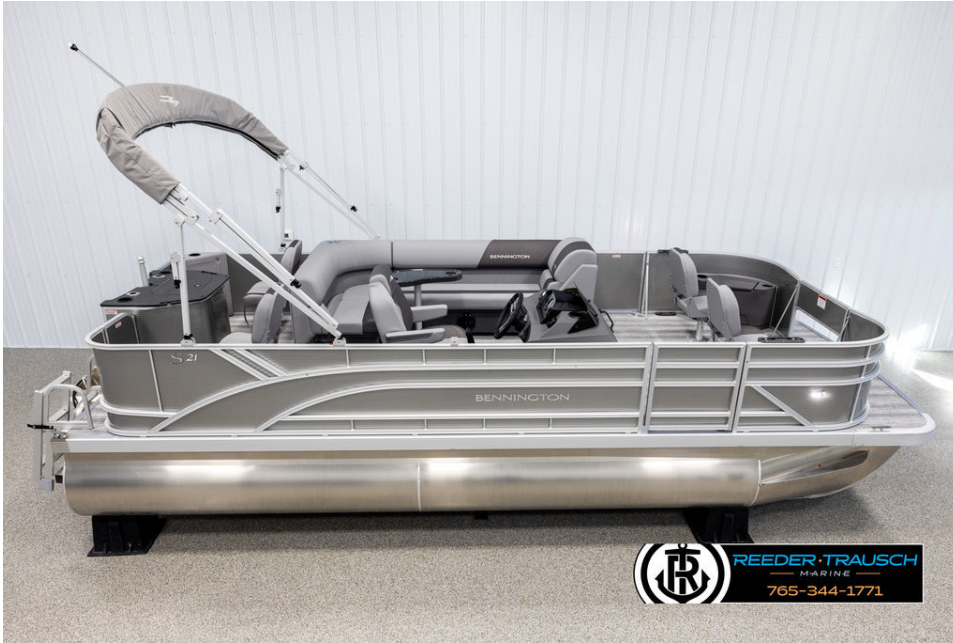

NEW 2025 Bennington 21 SFSE

Call For Price

Description

No description available

GENERAL INFORMATION

| | |
|--------------|-----------------|
| Manufacturer | Bennington |
| Model Year | 2025 |
| Model Name | 21 SFSE |
| Model Code | 21 SFSE |
| Stock Number | JM2407 |
| Color | Metallic Silver |
| Condition | NEW |
| Engine | |