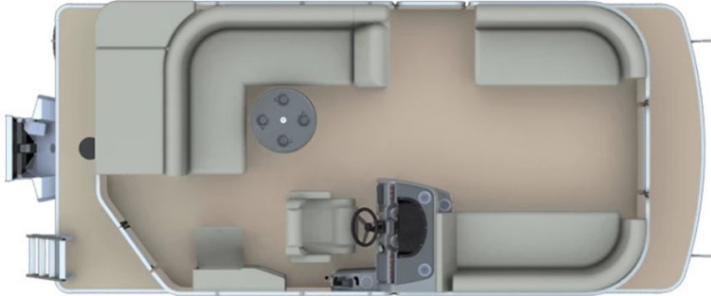

NEW 2025 Godfrey Pontoons Sweetwater 2086 C Sport Tube 27 in.
Package
Call For Price

Description

No description available

GENERAL INFORMATION

Manufacturer	Godfrey Pontoons
Model Year	2025
Model Name	Sweetwater 2086 C Sport Tube 27 in. Package
Model Code	Sweetwater 2086 C Sport Tube 27 in. Package
Stock Number	G508
Color	PACIFIC/SILVER
Condition	NEW
Engine	