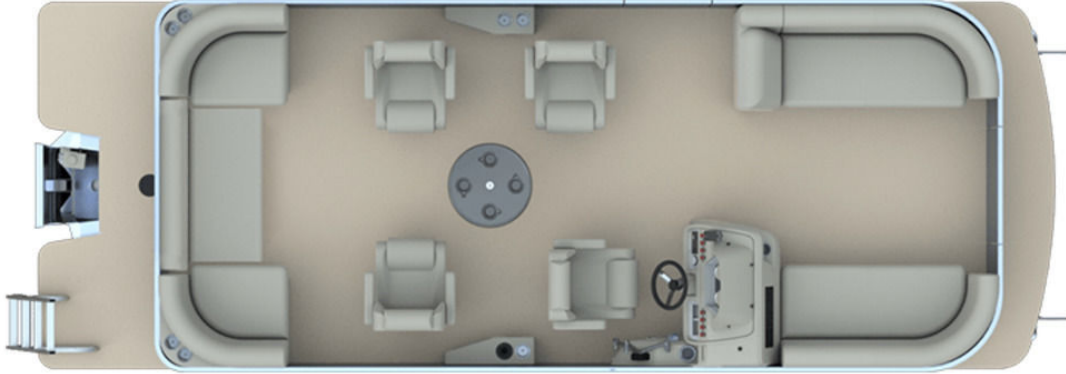

NEW 2025 Godfrey Pontoons Sweetwater 2286 SB Sport Tube 27 in.  
Package  
Call For Price

## GENERAL INFORMATION

---

Manufacturer	Godfrey Pontoons
Model Year	2025
Model Name	Sweetwater 2286 SB Sport Tube 27 in. Package
Model Code	Sweetwater 2286 SB Sport Tube 27 in. Package
Stock Number	G510
Color	LAGOON/BLACK
Condition	NEW
Engine	