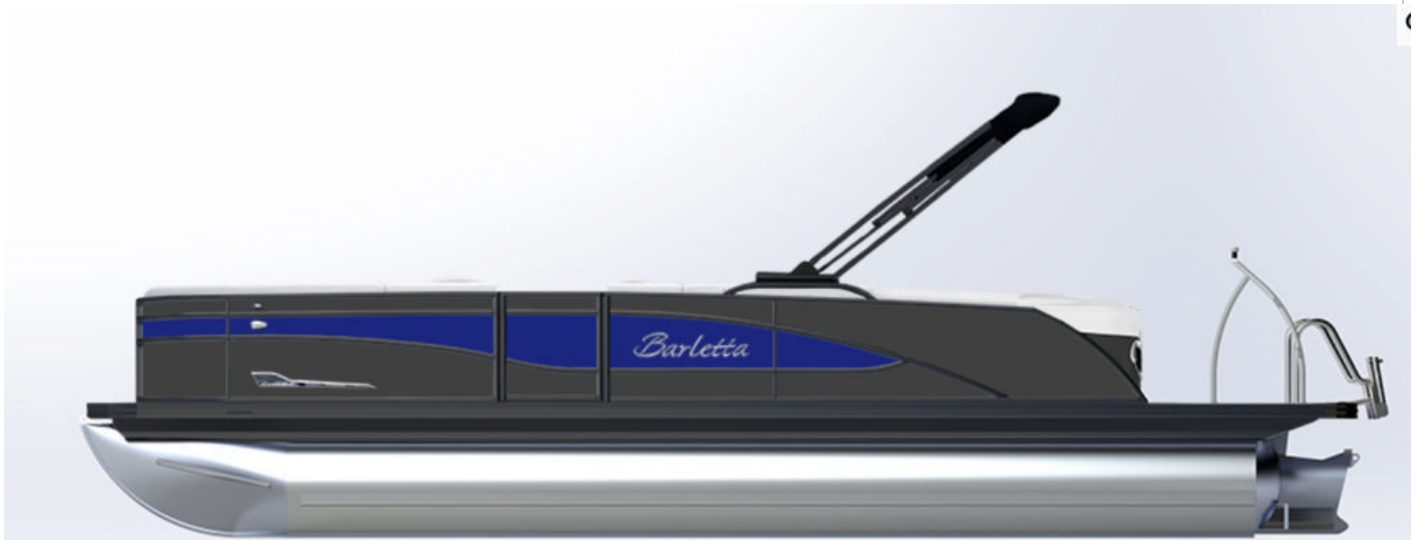

NEW 2025 Barletta 23QSS

\$140,244

Description

RAILSKIN COLOR ACCENT; BLACKOUT PACKAGE CORSA; TRIPLE TOON PACKAGE W/ MIDSHIP STORAGE - CORSA; MERCURY DIGITAL DTS PRE-RIG FOR VERADO ENGINES W/ VESSEL LINK, HYDRAULIC AND POWER ASSIST STEERING, DIGITAL GAUGES; RIG ENGINE W/ STAINLESS STEEL PROP; STAINLESS STEEL FLAG POLE W/ AMERICAN FLAG; ANCHOR STO...

GENERAL INFORMATION

Manufacturer	Barletta
Model Year	2025
Model Name	23QSS
Model Code	23QSS
Stock Number	7686
Color	GRAY MOONSTONE / PACIFIC MATTE BLUE / SOFT TOUCH BRILLIANT WHITE w/ BLUE ACCENT
Condition	NEW
Engine	