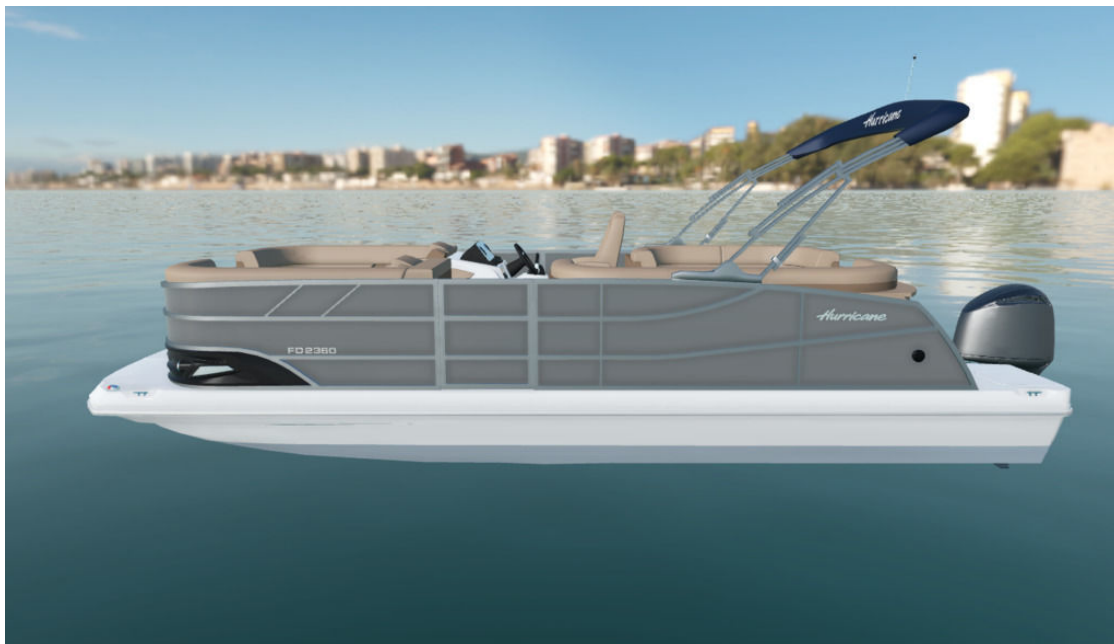

NEW 2025 Godfrey Marine FUN DECK 2360 SPLIT BENCH Call For Price

Description

Click, call 269-468-8600 or stop in to see what's new. Your SW Michigan Powersports and Marine dealer. We stock top brands like Godfrey Pontoons, Hurricane boats, Yamaha Motorsports, Yamaha Waverunner, CFmoto, Suzuki powersports and Outboards.Â

GENERAL INFORMATION

Manufacturer	Godfrey Marine
Model Year	2025
Model Name	FUN DECK 2360 SPLIT BENCH
Model Code	FUN DECK 2360 SPLIT BENCH
Stock Number	
Color	MONACO BLUE
Condition	NEW
Engine	

Contact

Platinum Powersports
5270 Paw Paw Lake Rd
Coloma, MI 49038
Phone: 269.468.8600