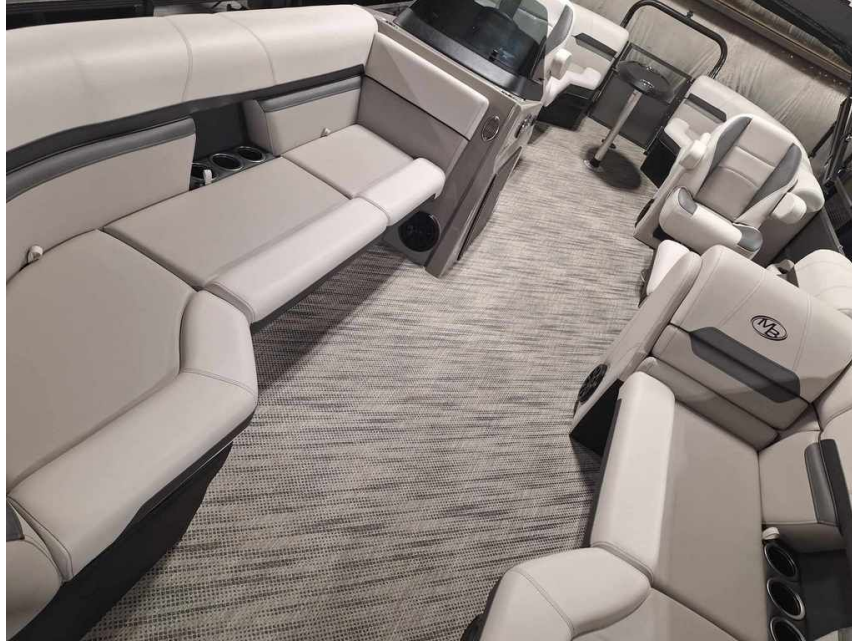

NEW 2025 Montego Bay Pontoons ST8522 BR DLX \$52,825

Description

POWDER COATED RAILS WINDSHEAR CANYON FLOORING
PANEL STEREO W/4 LIGHTED SPEAKERS DOCKING LIGHTS
MAIN BATTERY SHUTOFF SWITCH COVER FLIP UP CLEATS SKI
TOW BAR 12V AIR STATION RIGGED FOR MERCURY