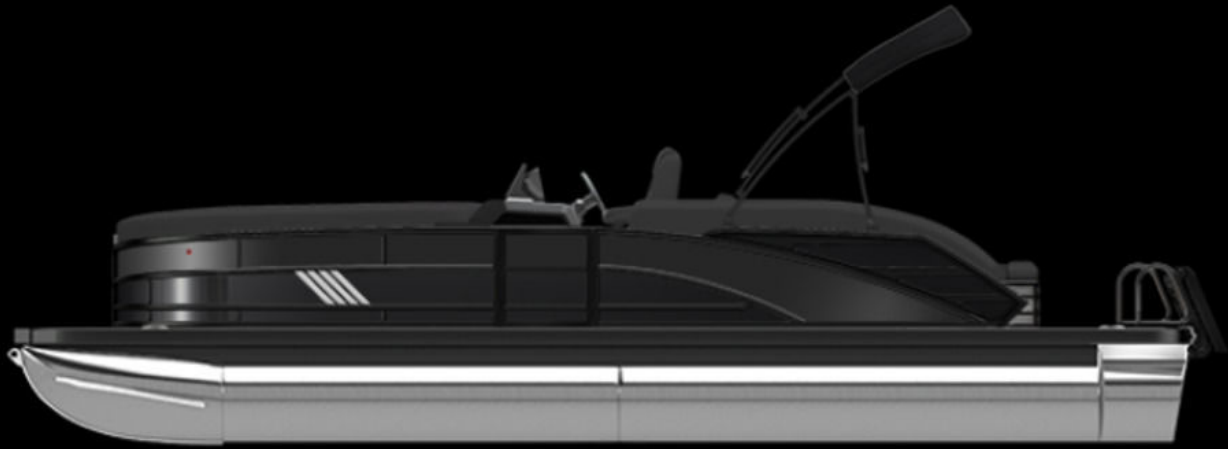

# NEW 2025 Bennington 24MSBSE

\$120,908

## M Line / 24MSB

\*Sample Profile Only

### Description

Mercury 200XL, Playpen cover, Smooth Accent Panel, Veneto Base Vinyl, BLACKOUT LUXE, Sport Trim, Amp Speaker, Lumbar Lightin, RGB Speakers, Exterior Lighting, Toekick Lighting, Rub Rail Insert, Aft Pop Up Cleats, SPS Performance Package, Center Tube Storage, Dual Battery Switch, VIVID 12" Display, Ski...