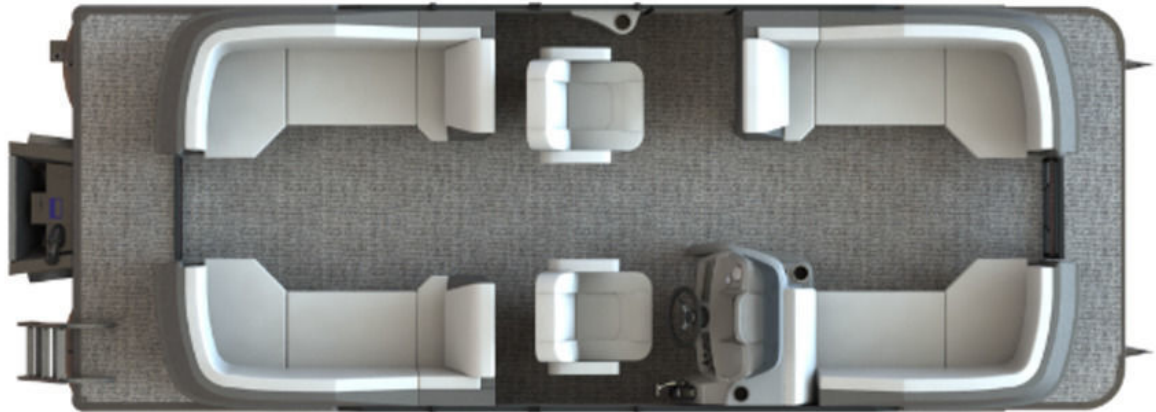

NEW 2025 Sylvan A-22 LZ DH
\$45,320

Description

TWINTUBE. Blue w/ White Accent Stripe. Mercury 90 ELPT CT. Engine Upgrade Option Available.

GENERAL INFORMATION

Manufacturer	Sylvan
Model Year	2025
Model Name	A-22 LZ DH
Model Code	A-22 LZ DH
Stock Number	B000853365
Color	Blue/White Accents
Condition	NEW
Engine	