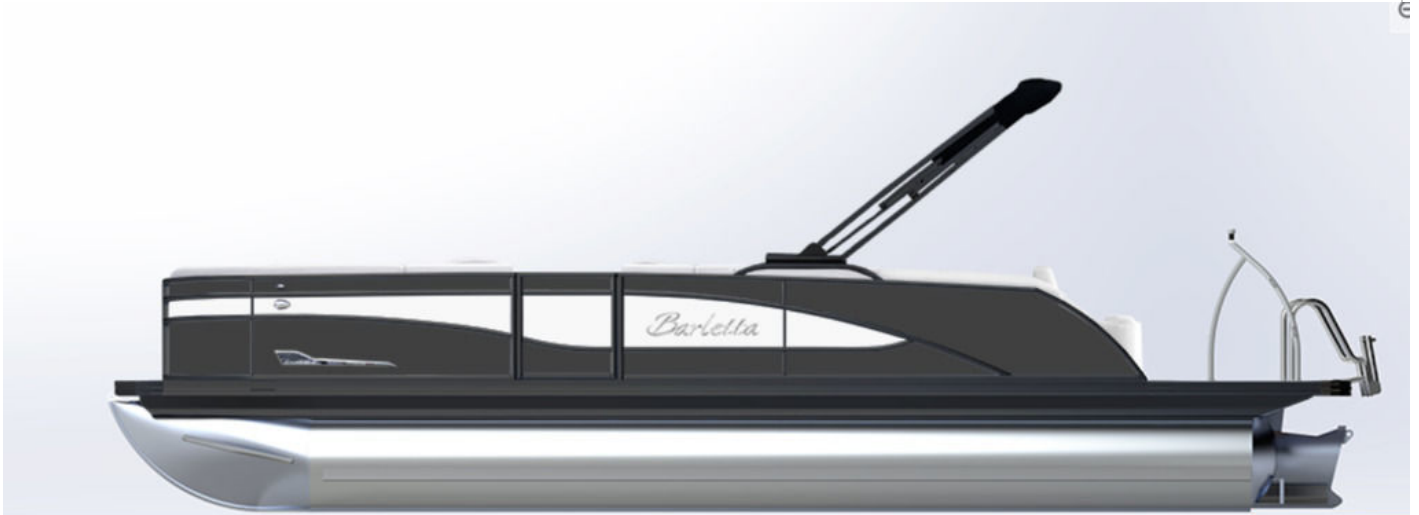

NEW 2025 Barletta 25UE  
\$146,904

**Description**

RAILSKIN COLOR ACCENT; TRIPLE TOON PACKAGE W/ MIDSHIP STORAGE - CORSA; MERCURY DIGITAL DTS PRE-RIG FOR VERADO ENGINES W/ VESSEL LINK, HYDRAULIC AND POWER ASSIST STEERING, DIGITAL GAUGES; RIG ENGINE W/ STAINLESS STEEL PROP; STAINLESS STEEL FLAG POLE W/ AMERICAN FLAG; STEREO REMOTE AT STERN SWIM DECK; ...

**GENERAL INFORMATION**

Manufacturer	Barletta
Model Year	2025
Model Name	25UE
Model Code	25UE
Stock Number	7737
Color	GRAY MOONSTONE / WHITE OPAL / SOFT TOUCH BRILLIANT WHITE w/ CARBON ACCENT
Condition	NEW
Engine	