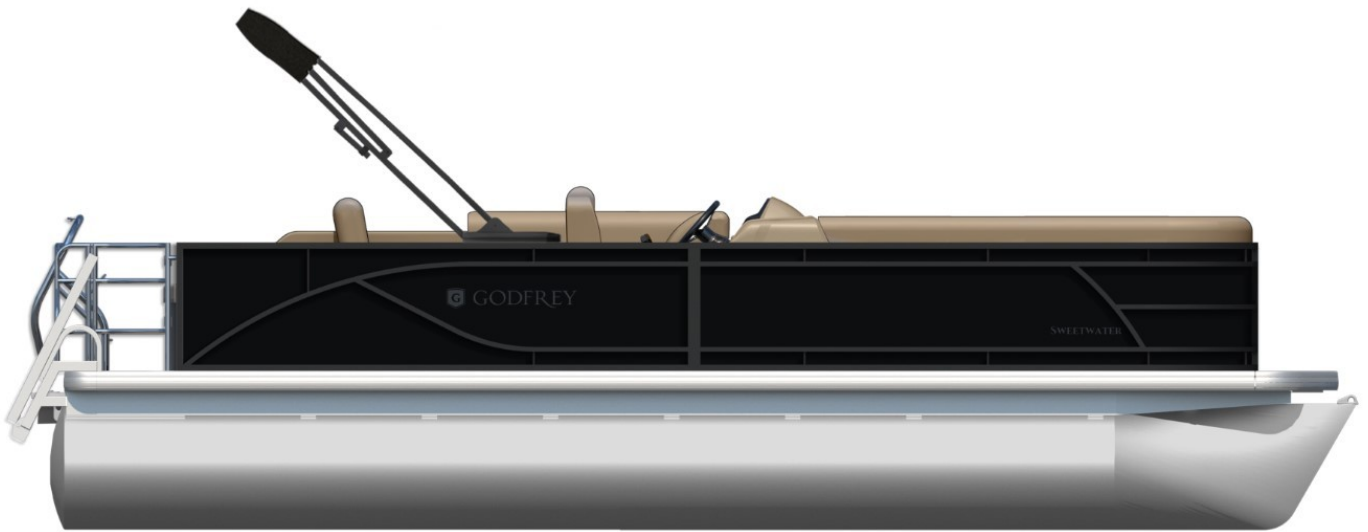

# NEW 2025 Godfrey Sweetwater 2286SFLC Tritoon

### Description

This unit is on order. Call 616-997-8888 for engine options and availability. A NEW for 2025! Sweetwater tritoons are the quintessential choice for those seeking affordability without compromising on luxury or functionality. The Sweetwater Lounge model extends the best days of the season...

### GENERAL INFORMATION

Manufacturer	Godfrey
Model Year	2025
Model Name	Sweetwater 2286SFLC Tritoon
Model Code	Sweetwater 2286SFLC Tritoon
Stock Number	9003
Color	Black
Condition	NEW
Engine	Mercury outboard