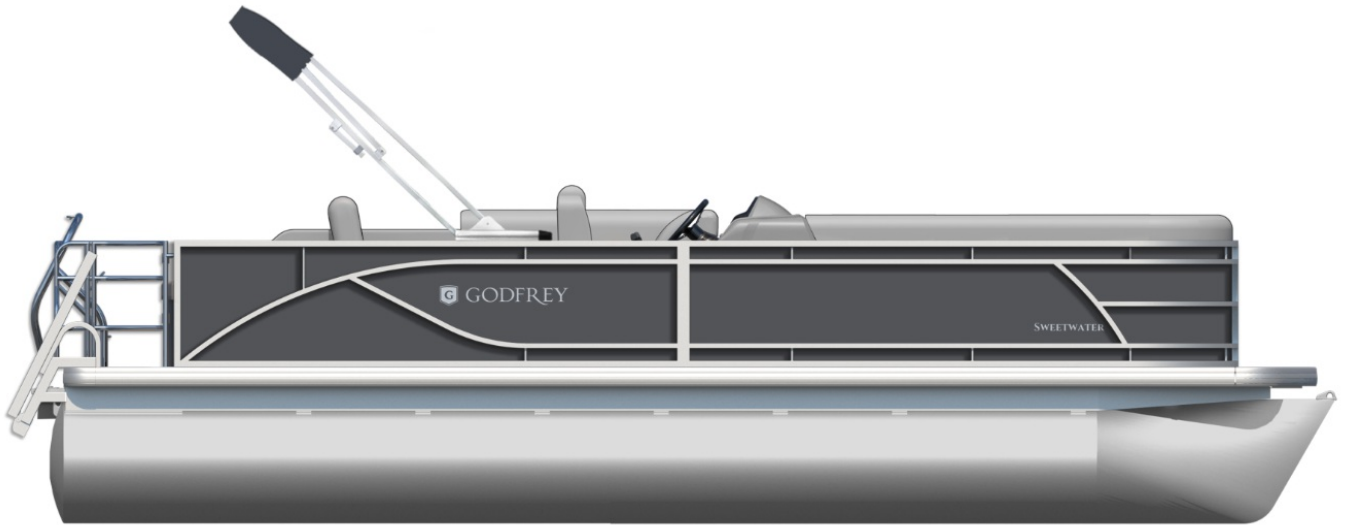

# NEW 2025 Godfrey Sweetwater 2286SFLC Tritoon

### Description

This unit is on order. Call 616-997-8888 for engine options and availability. A NEW for 2025! Sweetwater tritoons are the quintessential choice for those seeking affordability without compromising on luxury or functionality. The Sweetwater Lounge model extends the best days of the season...

### GENERAL INFORMATION

Manufacturer	Godfrey
Model Year	2025
Model Name	Sweetwater 2286SFLC Tritoon
Model Code	Sweetwater 2286SFLC Tritoon
Stock Number	9002
Color	moonstone
Condition	NEW
Engine	Mercury outboard