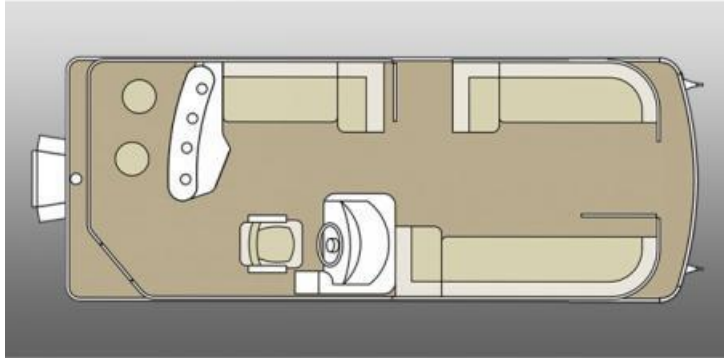

USED 2013 Sweetwater Premium SW 220 WB \$19,995

Description

The Premium series of Godfrey Sweetwater Pontoons, the 220WB or "Wet Bar" powered by a Yamaha F115LA. Includes a Full Cover, Bimini Top, Rear Bar and Bar Seats, Vinyl Deck, 27" Pontoons, & GPS/FF. Does not include the trailer. In good shape for the year. All Homosassa Marine Boats come with an in...

GENERAL INFORMATION

Manufacturer	Sweetwater
Model Year	2013
Model Name	Premium SW 220 WB
Model Code	Premium SW 220 WB
Stock Number	
Color	Black / Tan
Condition	USED
Engine	F115LA Outboard 4 Stroke

Contact