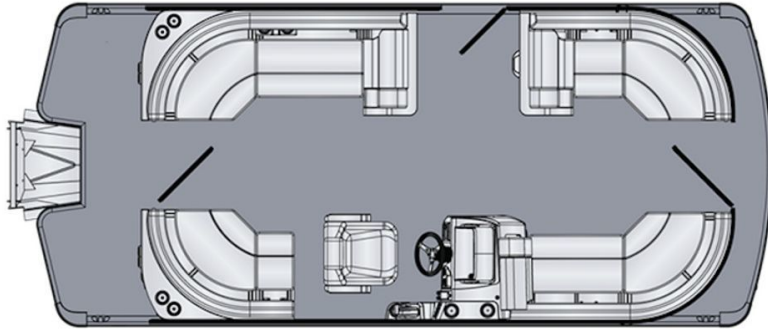

NEW 2025 Harris Cruiser 190 CW

Call For Price

Description

This brand new Harris pontoon just arrived! Contact a member of our sales team today for more information.

GENERAL INFORMATION

Manufacturer	Harris
Model Year	2025
Model Name	Cruiser 190 CW
Model Code	Cruiser 190 CW
Stock Number	H25-16
Color	
Condition	NEW
Engine	