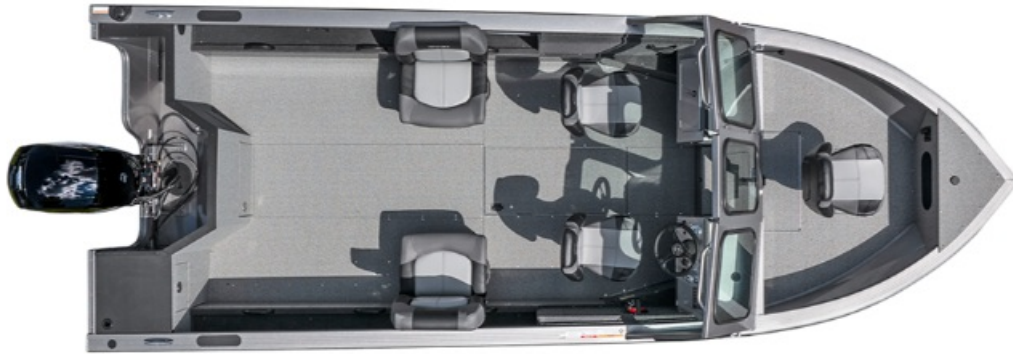

NEW 2025 Crestliner 2050 Commander

Call For Price

Description

NEW arrival! Call for engine options and pricing.Â The 2050 Commander comes fully-loaded with everything you need for a perfect day on the big waterâ€”except the actual fish. With its legendary all-welded aluminum hull construction, this big water aluminum fishing boat is able to withstand the harshne...

GENERAL INFORMATION

Manufacturer	Crestliner
Model Year	2025
Model Name	2050 Commander
Model Code	2050 Commander
Stock Number	7153
Color	silver metallics
Condition	NEW
Engine	Mercury

Contact

LYNDEN SPORTS CENTER
1016 O' Malley Drive
Coopersville, MI 49404
Phone: 616-997-8888
Website:
<http://www.lyndensportscenter.com>