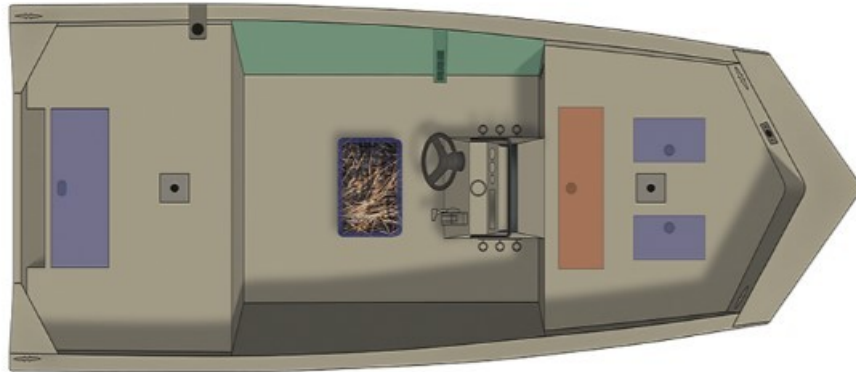

NEW 2025 Crestliner 1660 Retriever FCC

Call For Price

Description

NEW arrival! Call for engine options and pricing. When maneuvering hazard-filled waters, it's essential to have the best view. That's why we made the 1660 Retriever FCC. This 16' forward center console boat gives you a wider view, a smaller draft, and the space to pursue your passion on the water. ...

GENERAL INFORMATION

Manufacturer	Crestliner
Model Year	2025
Model Name	1660 Retriever FCC
Model Code	1660 Retriever FCC
Stock Number	7151
Color	Olive Green
Condition	NEW
Engine	Mercury

Contact

LYNDEN SPORTS CENTER
1016 O' Malley Drive
Coopersville, MI 49404
Phone: 616-997-8888
Website:
<http://www.lyndensportscenter.com>