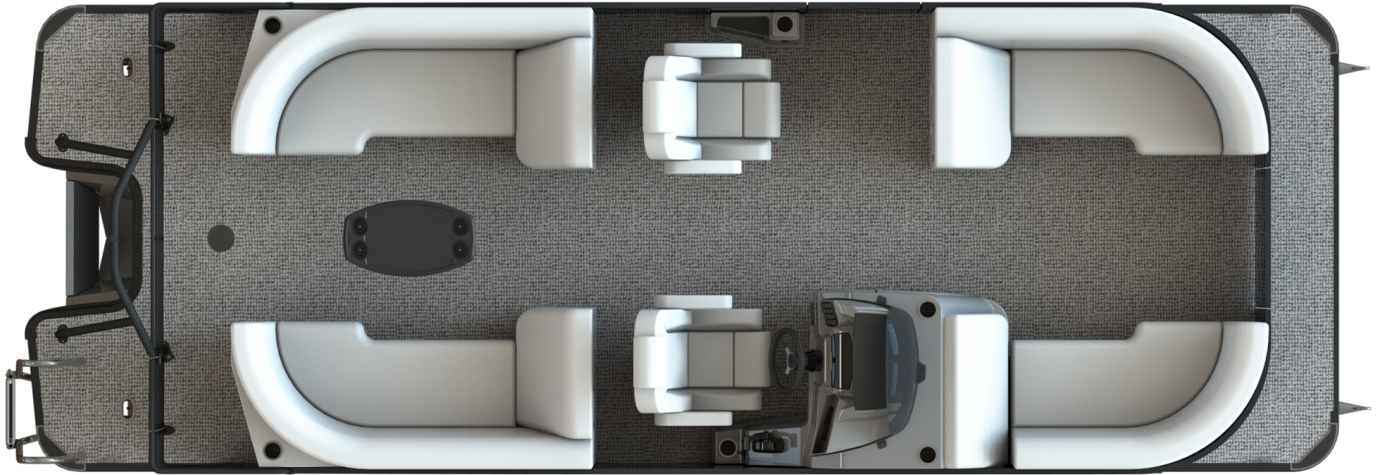

NEW 2025 Starcraft SLS 3 Call For Price

Description

OPTIONAL EQUIPMENT INCLUDED WITH THIS UNIT ARE AS FOLLOWS: AUDIO PLUS STEREO UPGRADE WITH REAR FACING SPEAKERS, IN FLOOR STORAGE, RAISED HELM PLATFORM, STAINLESS STEEL WINDSCREEN BRACKETS, TEAK WEAVE FLOORING, POWER PEDESTAL FOR HELM SEAT, UPGRADED POWER BIMINI TOP, POWER ASSIST STEERING, DUAL BATTE...

GENERAL INFORMATION

Manufacturer	Starcraft
Model Year	2025
Model Name	SLS 3
Model Code	SLS 3
Stock Number	
Color	CHAMPAGNE / TAN
Condition	NEW
Engine	BF250DXDA Outboard 4 Stroke

Contact

Patona Bay Boat Service
2 EMS T33 B Lane
Leesburg, IN 46538
Phone: 574-453-3970
Website: <http://patonabay.com/>