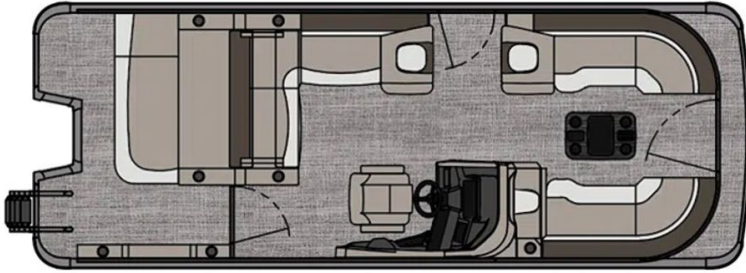

NEW 2025 Avalon Catalina Versatile Rear Bench 23 FT

Call For Price

Description

No description available

GENERAL INFORMATION

Manufacturer	Avalon
Model Year	2025
Model Name	Catalina Versatile Rear Bench 23 FT
Model Code	Catalina Versatile Rear Bench 23 FT
Stock Number	A191
Color	BLACK/WHITE
Condition	NEW
Engine	