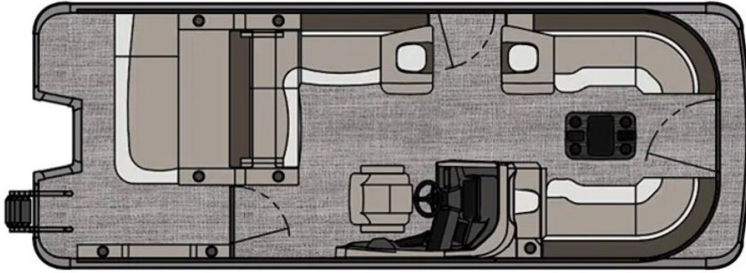

NEW 2025 Avalon Catalina Versatile Rear Bench 23 FT

Call For Price

Description

No description available

GENERAL INFORMATION

Manufacturer	Avalon
Model Year	2025
Model Name	Catalina Versatile Rear Bench 23 FT
Model Code	Catalina Versatile Rear Bench 23 FT
Stock Number	A192
Color	WHITE/BLUE
Condition	NEW
Engine	