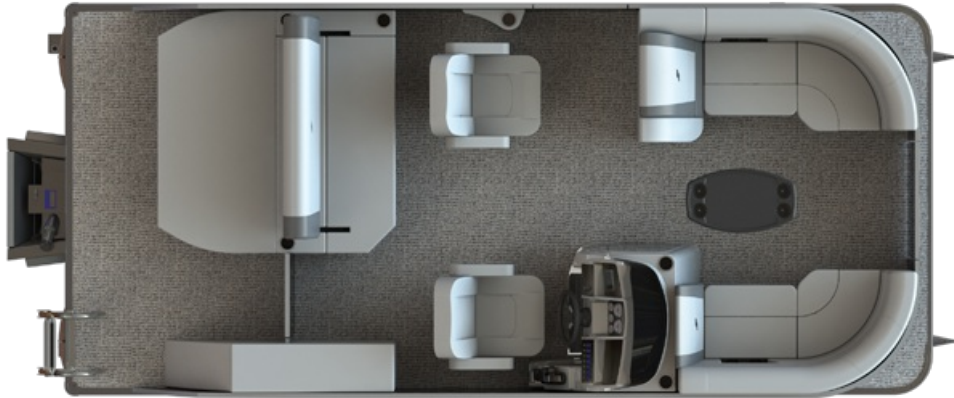

NEW 2025 Starcraft EX 20 Q DH

Call For Price

Description

OPTIONAL EQUIPMENT INCLUDED WITH THIS EX 20 Q DH INCLUDE: STERN RAIN ENCLOSURE, PERFORMANCE STRAKE AND SHIELD, HIGH BACK HELM CHAIR, HYDRAULIC STEERING, UPGRADED POWER BIMINI TOP, DEPTH GAUGE, TRIM GAUGE, TACH W/HOUR METERR, MOOD LIGHTS, SKI TOW BAR, AND A MERCURY 115HP 4S MOTOR. The Starcraft EX 20 Q...

GENERAL INFORMATION

Manufacturer	Starcraft
Model Year	2025
Model Name	EX 20 Q DH
Model Code	EX 20 Q DH
Stock Number	
Color	BLUE / TAN
Condition	NEW
Engine	115 ELPT CT 4S Outboard 4 Stroke

Contact

Patona Bay Boat Service
2 EMS T33 B Lane
Leesburg, IN 46538
Phone: 574-453-3970
Website: <http://patonabay.com/>